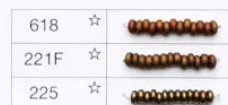

Opaque Luster

Rainbow

Transparent Rainbow

Opaque Rainbow

Inside Color

Metallic

Nickel Plating

Gold Plating

PF

Matte Colors

Transparent

Opaque

Luster

Transparent Gold Luster

Rainbow

Transparent Rainbow

Opaque Rainbow

Inside Color

Metallic

Nickel Plating

- marked colors ... These colors may change by bleach or oxidation over time.
- ★ marked colors ... These colors may come off with friction.
- ☆ marked colors ... These colors may come off with strong or prolonged friction.
- marked colors ... These colors may come off with organic solvent included in dry-cleaning, perfume etc.