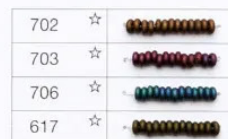

Opaque Luster

Rainbow

Transparent Rainbow

Opaque Rainbow

Inside Color

Metallic

Nickel Plating

Gold Plating

PF

Matte Colors

Transparent

Opaque

Luster

Transparent Gold Luster

Rainbow

Transparent Rainbow

Opaque Rainbow

Inside Color

Metallic

Nickel Plating

- marked colors ... These colors may change by bleach or oxidation over time.
- ★ marked colors ... These colors may come off with friction.
- ☆ marked colors ... These colors may come off with strong or prolonged friction.
- marked colors ... These colors may come off with organic solvent included in dry-cleaning, perfume etc.