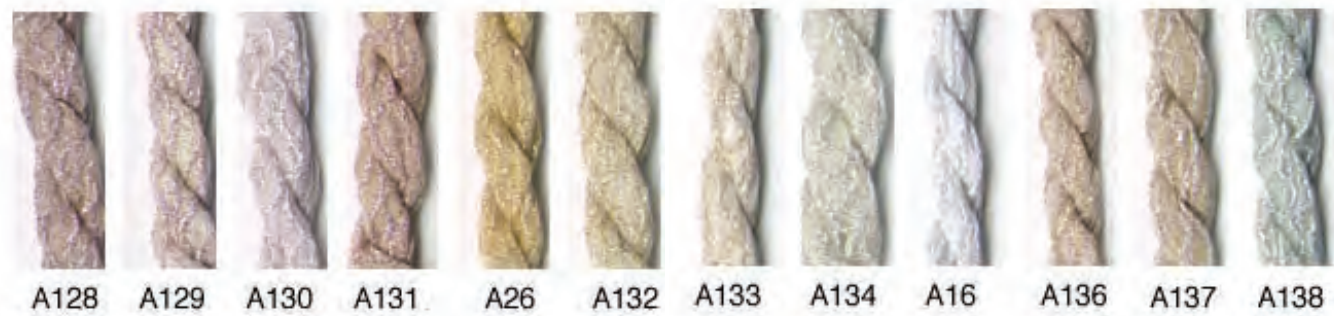

Antica – AT1- AT12

Rachel – B1- B46

Rachelette Classic – A64 - A75

Rachelette Classic – A76 - A95

Rachelette Antique Collection – A105 - A114

Rachelette Peppermint Collection – A27 - A127

Rachelette Private Reserve – A151 - A184

Rachelette Pale Colors – A128 - A138

Rachelette Mid Neutral Colors – A139 - A150

Snow 00-29

00 02 03 05 06 07 08 09 10 11 12 13 14 15

16 17 18 19 20 21 22 23 24 25 26 27 28 29

30 31 32 33 34