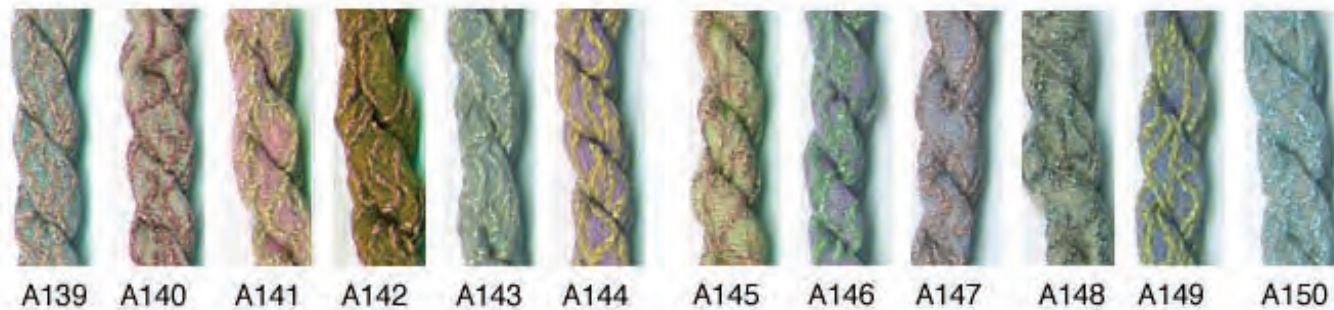

Antica – AT1- AT12

Rachel – B1- B46

Rachelette Classic – A64 - A75

Rachelette Classic – A76 - A95

Rachelette Antique Collection – A105 - A114

Rachelette Peppermint Collection – A27 - A127

Rachelette Private Reserve – A151 - A184

Rachelette Pale Colors – A128 - A138

Rachelette Mid Neutral Colors – A139 - A150

Snow 00-29

00 02 03 05 06 07 08 09 10 11 12 13 14 15

16 17 18 19 20 21 22 23 24 25 26 27 28 29

30 31 32 33 34